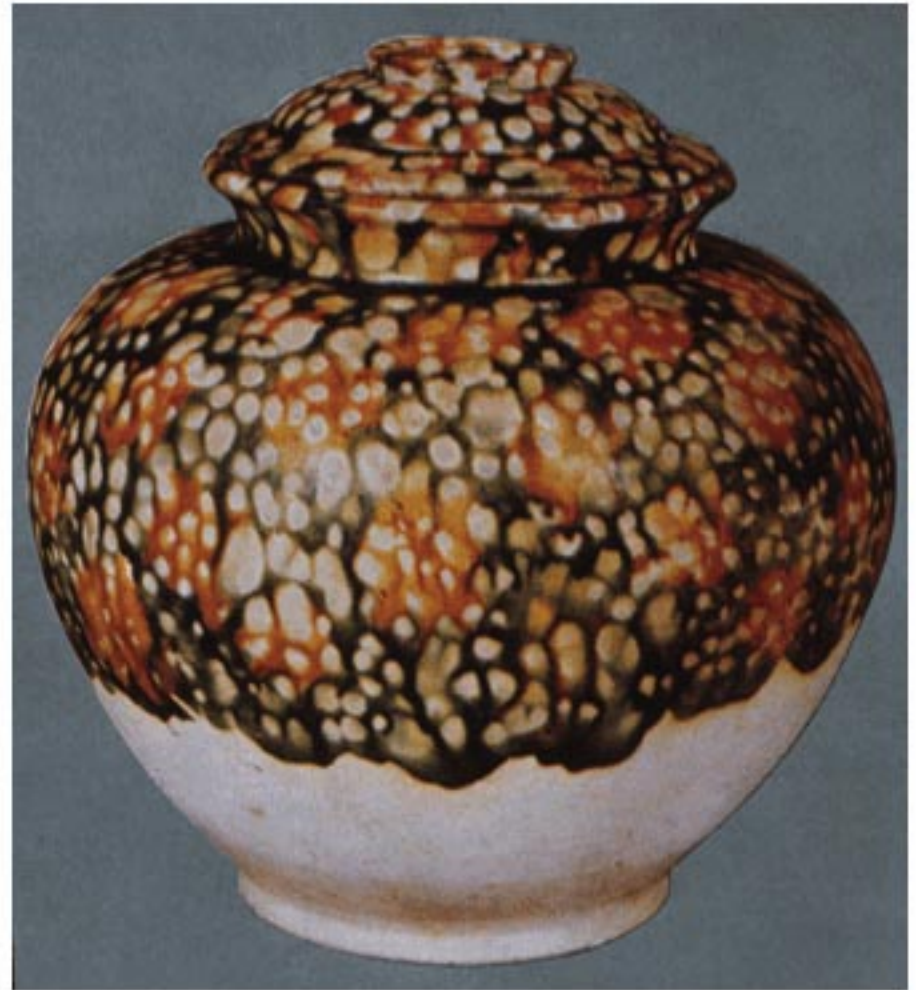

Tang, China, domestic ware

Tang/Song, China, oil spot glaze

Tang/Song, China, oil spot  
glaze

Reverse view

Han, China, Hill jar

138. NANCY SELVIN  
TEABOWL TRAY  
1982. Porcelain, lacquered  
wood, glass rods, 18 x 10 x 5".  
Collection the artist

Nancy Selvin, Tea Bowl Tray,  
1982

Tang, China, sancai

also

Three Tang vases, China

Earthenware, bronze and  
stoneware

Tang horse, 8<sup>th</sup> C.

also

Tang Dynasty, China

Funerary Horses

Tang Tomb Guardian

picture

Tang, China, sancai

also

Tang, China, sancai

also

Tang, China, sancai