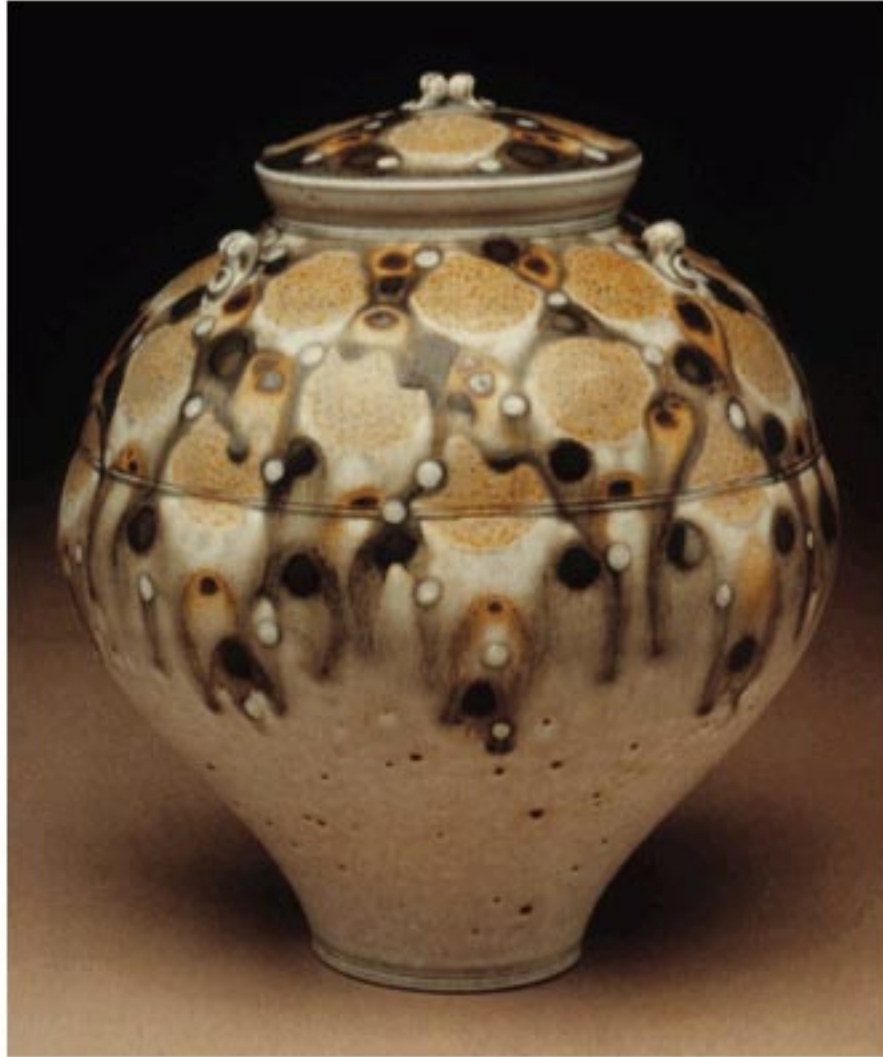

Jean Francois Fouilhoux