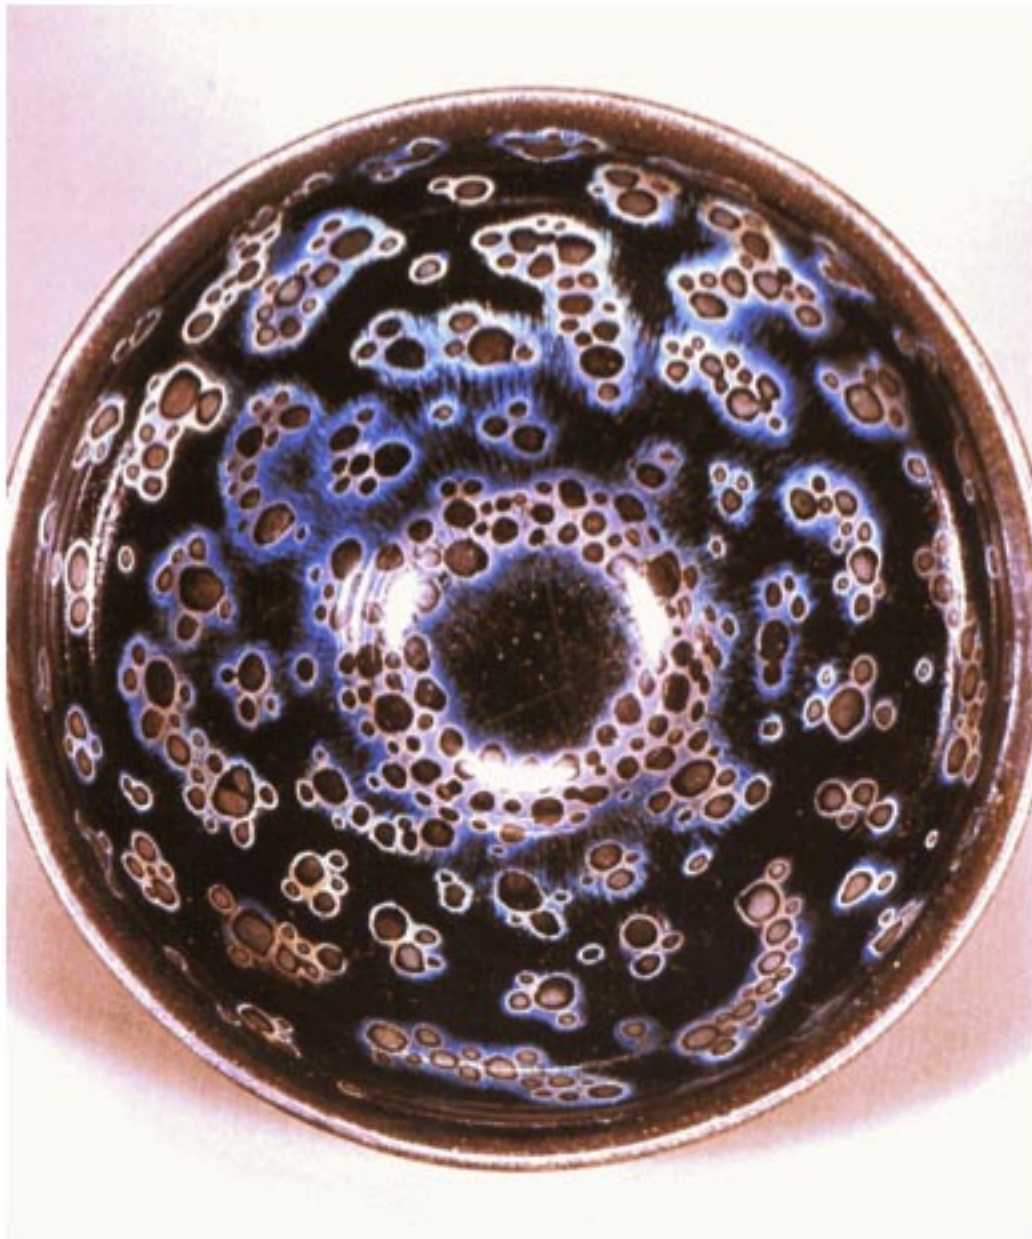

Song, China

Oil spot glaze

Song China